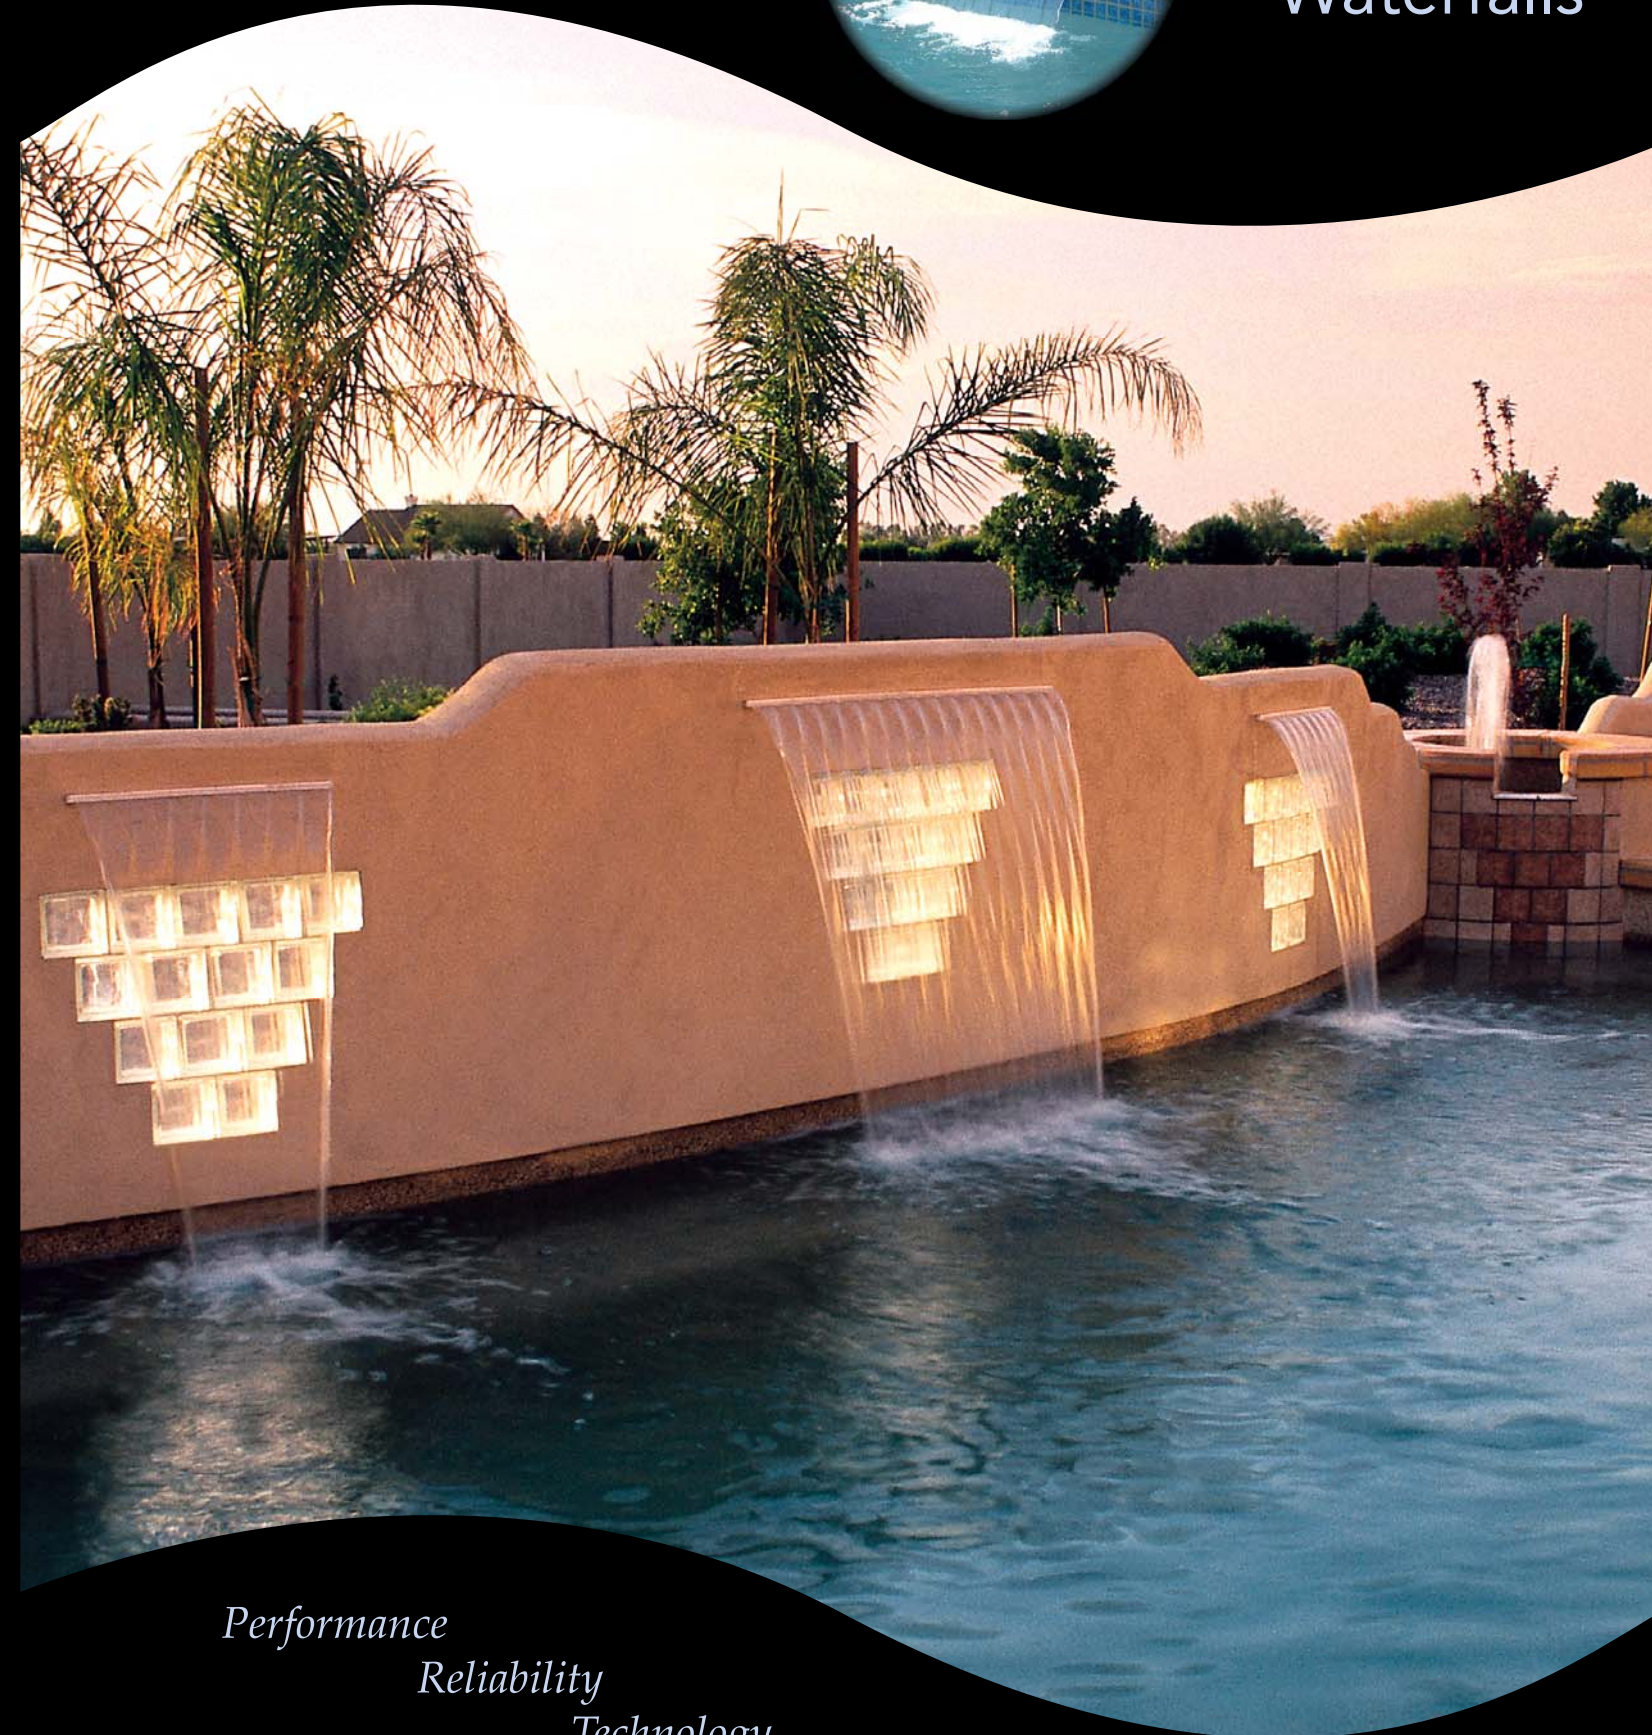

Jandy®

Sheer
Descent
Waterfalls

Jandy®

Pumps • Filters • Laars Heaters • Air Energy Heat Pumps • Controls
Lights • Water Purification Systems • Valves • Water Features • Cleaners • Accessories

Performance
Reliability
Technology